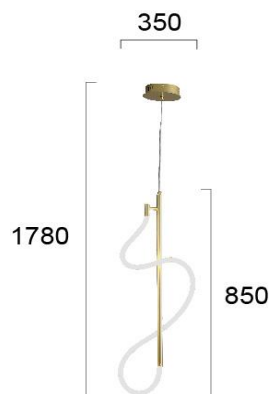

Product Datasheet

Code	4251300
Description	Pendant Lamp Gold ANNETE
Family	ANNETE
Type	PENDANT
Type of Lamp	LED module
Watt	30W
Volt	220-240 VAC
Hertz	50-60 Hz
Class	Class II
IP	IP20
Environment	Indoor
Color	GOLD
Material	PLATED STEEL/SILICON
Length	L:350
Height	H:1780
Width	
Kelvin	3000K
Lumen	2400 Lm
Beam Angle	CRI>80
Dimmable	Non-Dimmable